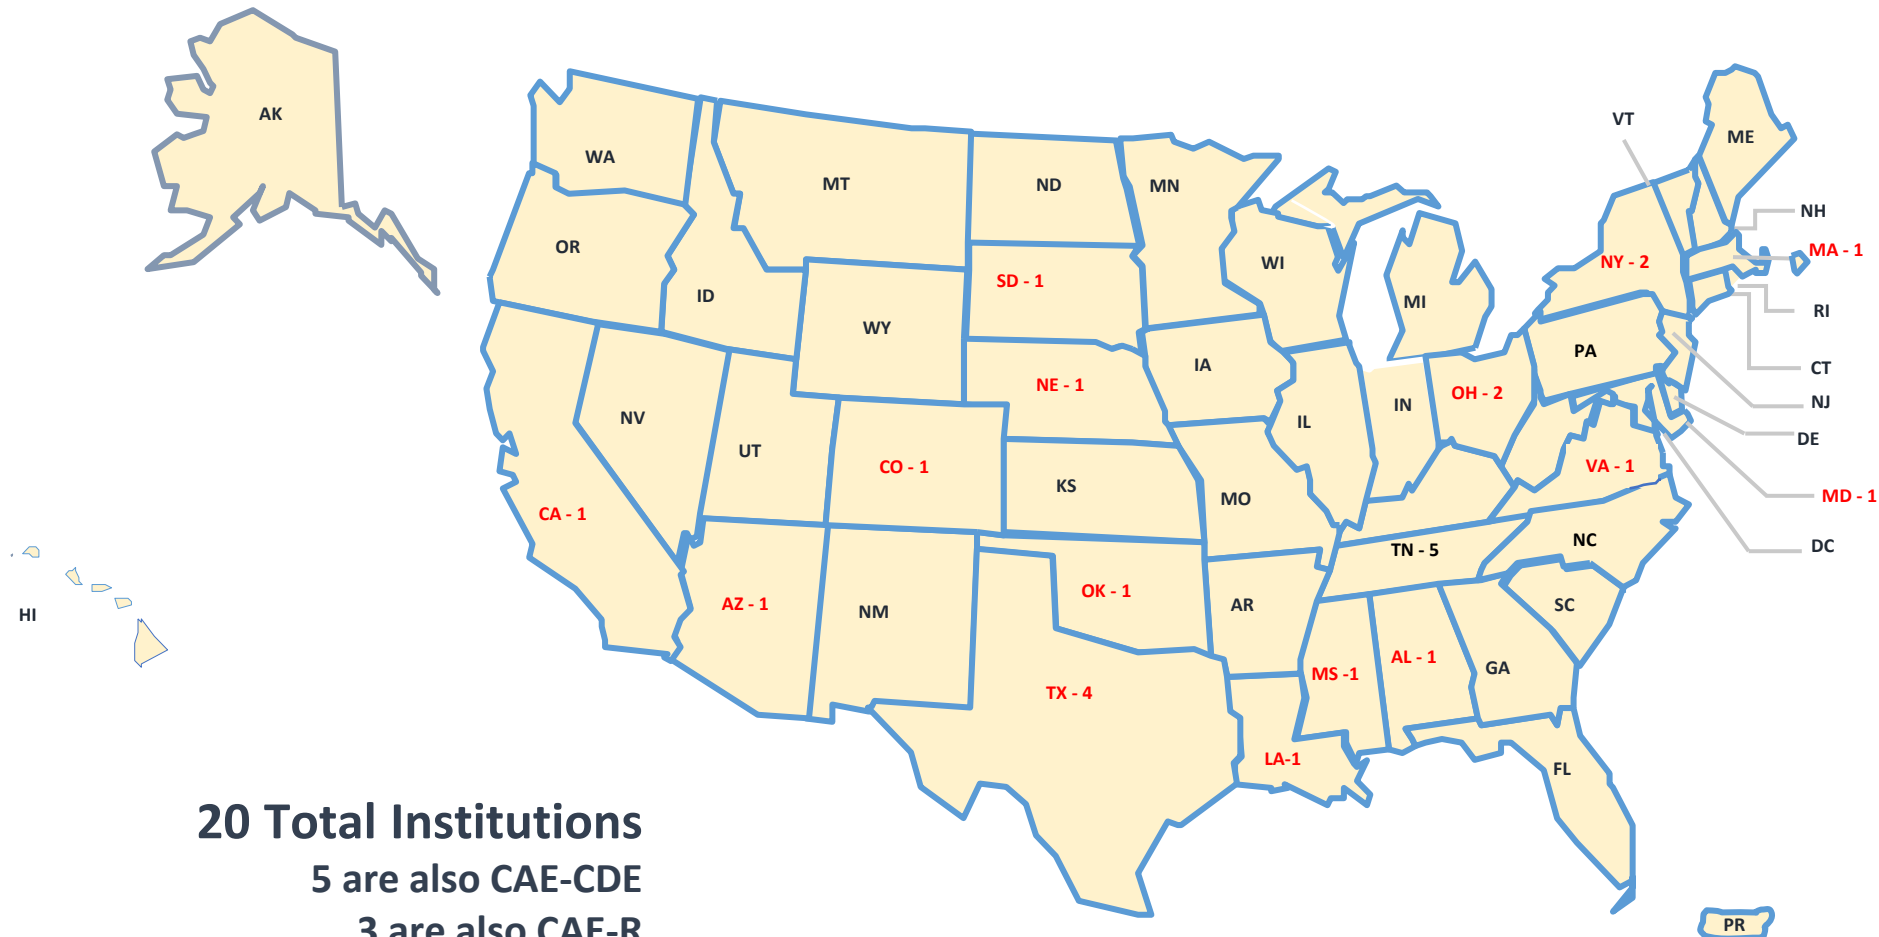

# Centers of Academic Excellence in Cyber Defense

(map is coded by CAE-CD region)

**247 Total Institutions**  
**154 CAE-CDE**  
**64 CAE-2Y**  
**72 CAE-R**  
**(43 are dual CAE-CDE/R)**

Legend: State - # of CAEs as of May 2018

# Centers of Academic Excellence in Cyber Operations

**20 Total Institutions**  
5 are also CAE-CDE  
3 are also CAE-R  
9 hold all three designations  
3 are only CAE-CO

Legend: State - # of CAEs as of May 2018