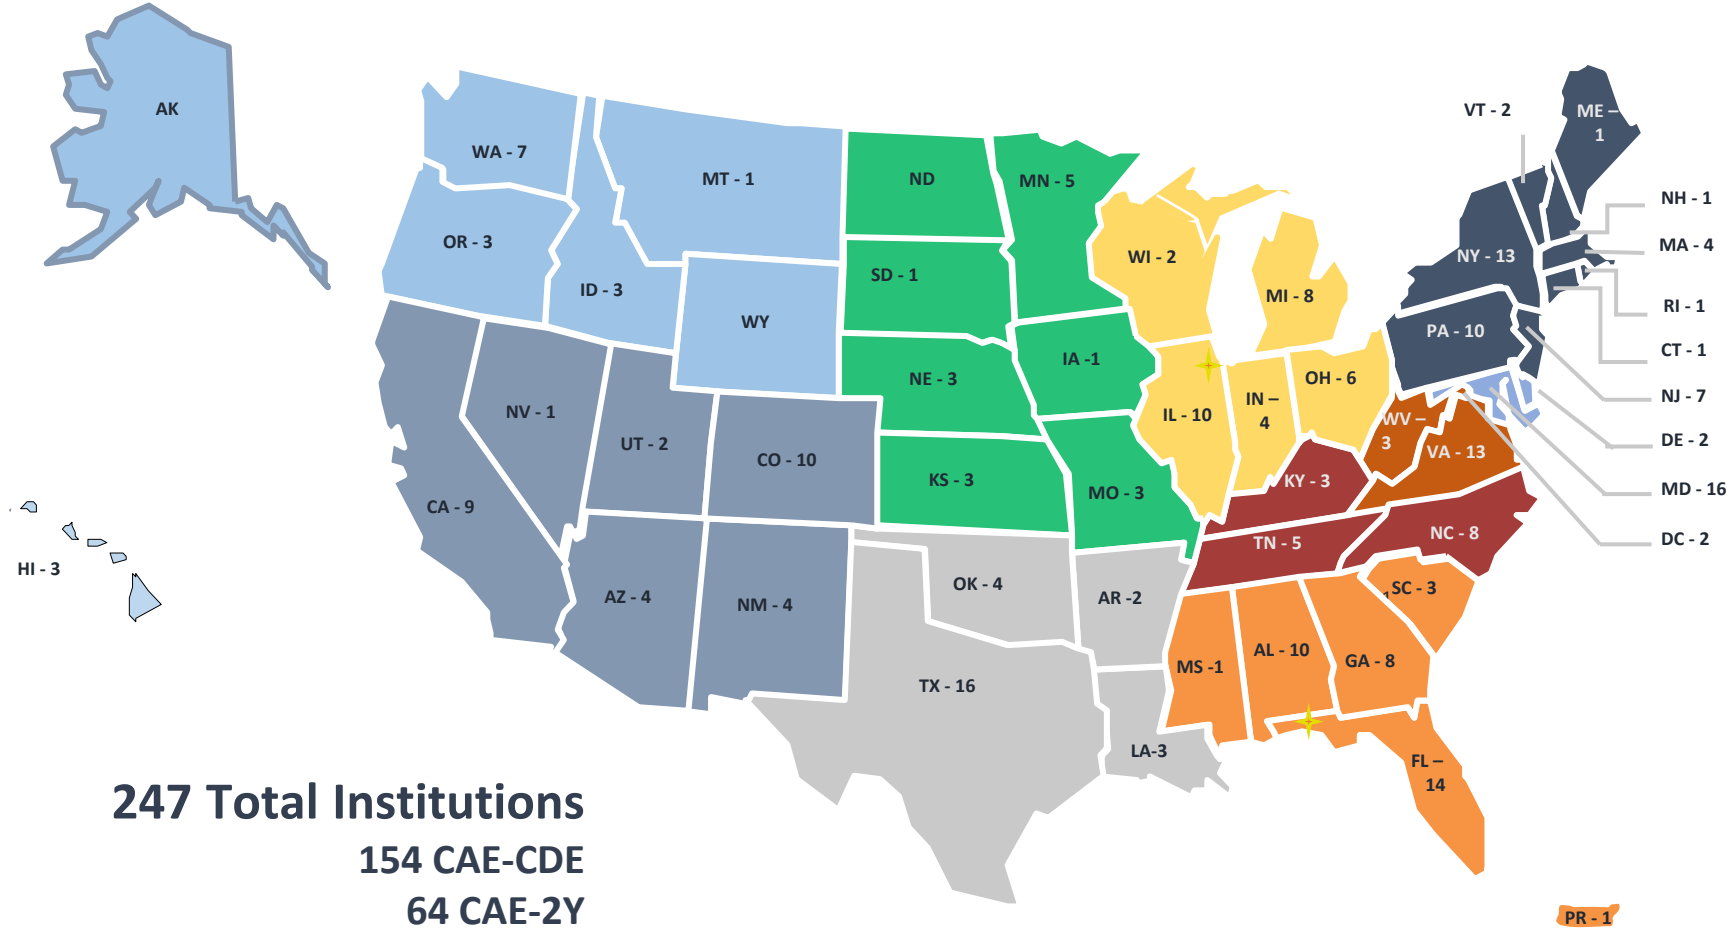

# Centers of Academic Excellence in Cyber Defense

(map is coded by CAE-CD region)

**247 Total Institutions**  
**154 CAE-CDE**  
**64 CAE-2Y**  
**72 CAE-R**  
**(43 are dual CAE-CDE/R)**

Legend: State - # of CAEs as of May 2018

# Centers of Academic Excellence in Cyber Operations

**20 Total Institutions**  
5 are also CAE-CDE  
3 are also CAE-R  
9 hold all three designations  
3 are only CAE-CO

Legend: State - # of CAEs as of May 2018