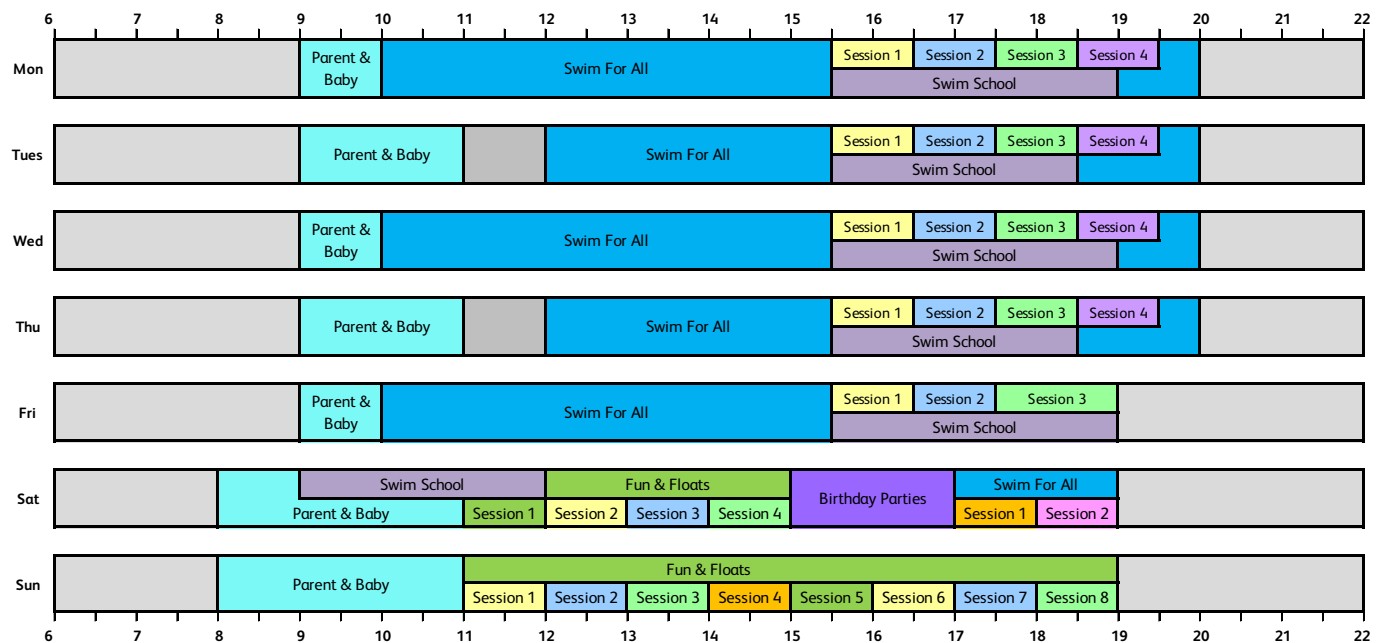

# HOUGH END LEISURE CENTRE POOL TIMETABLE

## Main Pool

## Small Pool

During Women Only sessions male staff members may still be present  
 Main pool Fun and Float Sessions will run from 12:00-15:15 Monday to Friday  
 Small pool Swim for All Sessions will run until 15:15 Monday to Friday, and sessions will start at 15:30