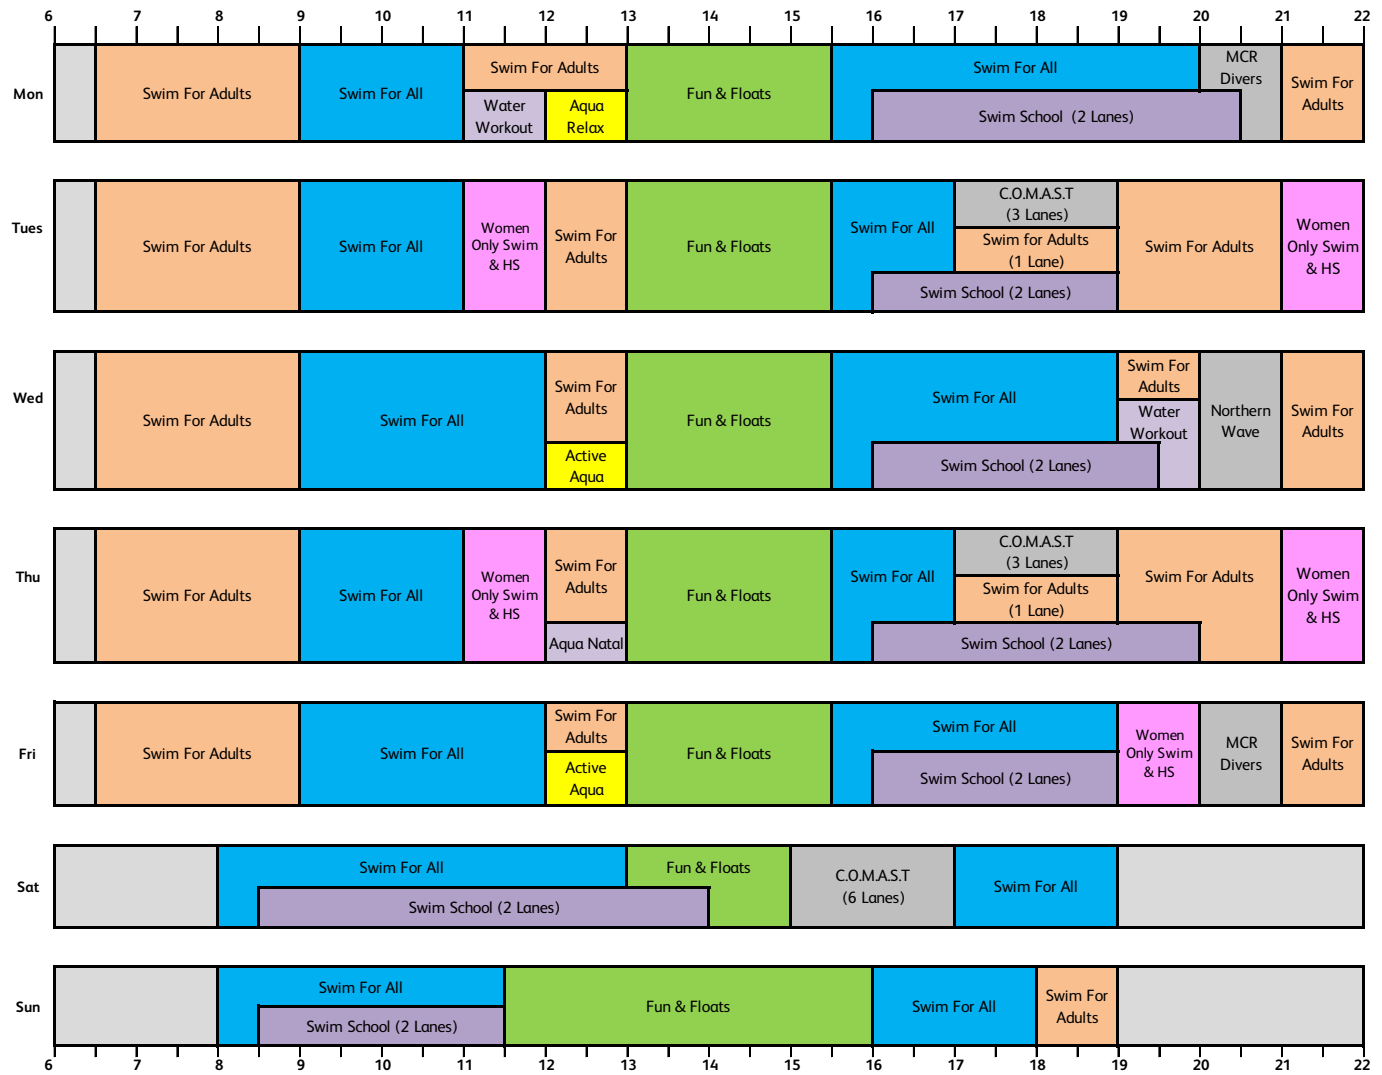

# HOUGH END LEISURE CENTRE POOL TIMETABLE

## Main Pool

## Small Pool

During Women Only sessions male staff members may still be present  
 Main pool Fun and Float Sessions will run from 12:00-15:15 Monday to Friday  
 Small pool Swim for All Sessions will run until 15:15 Monday to Friday, and sessions will start at 15:30