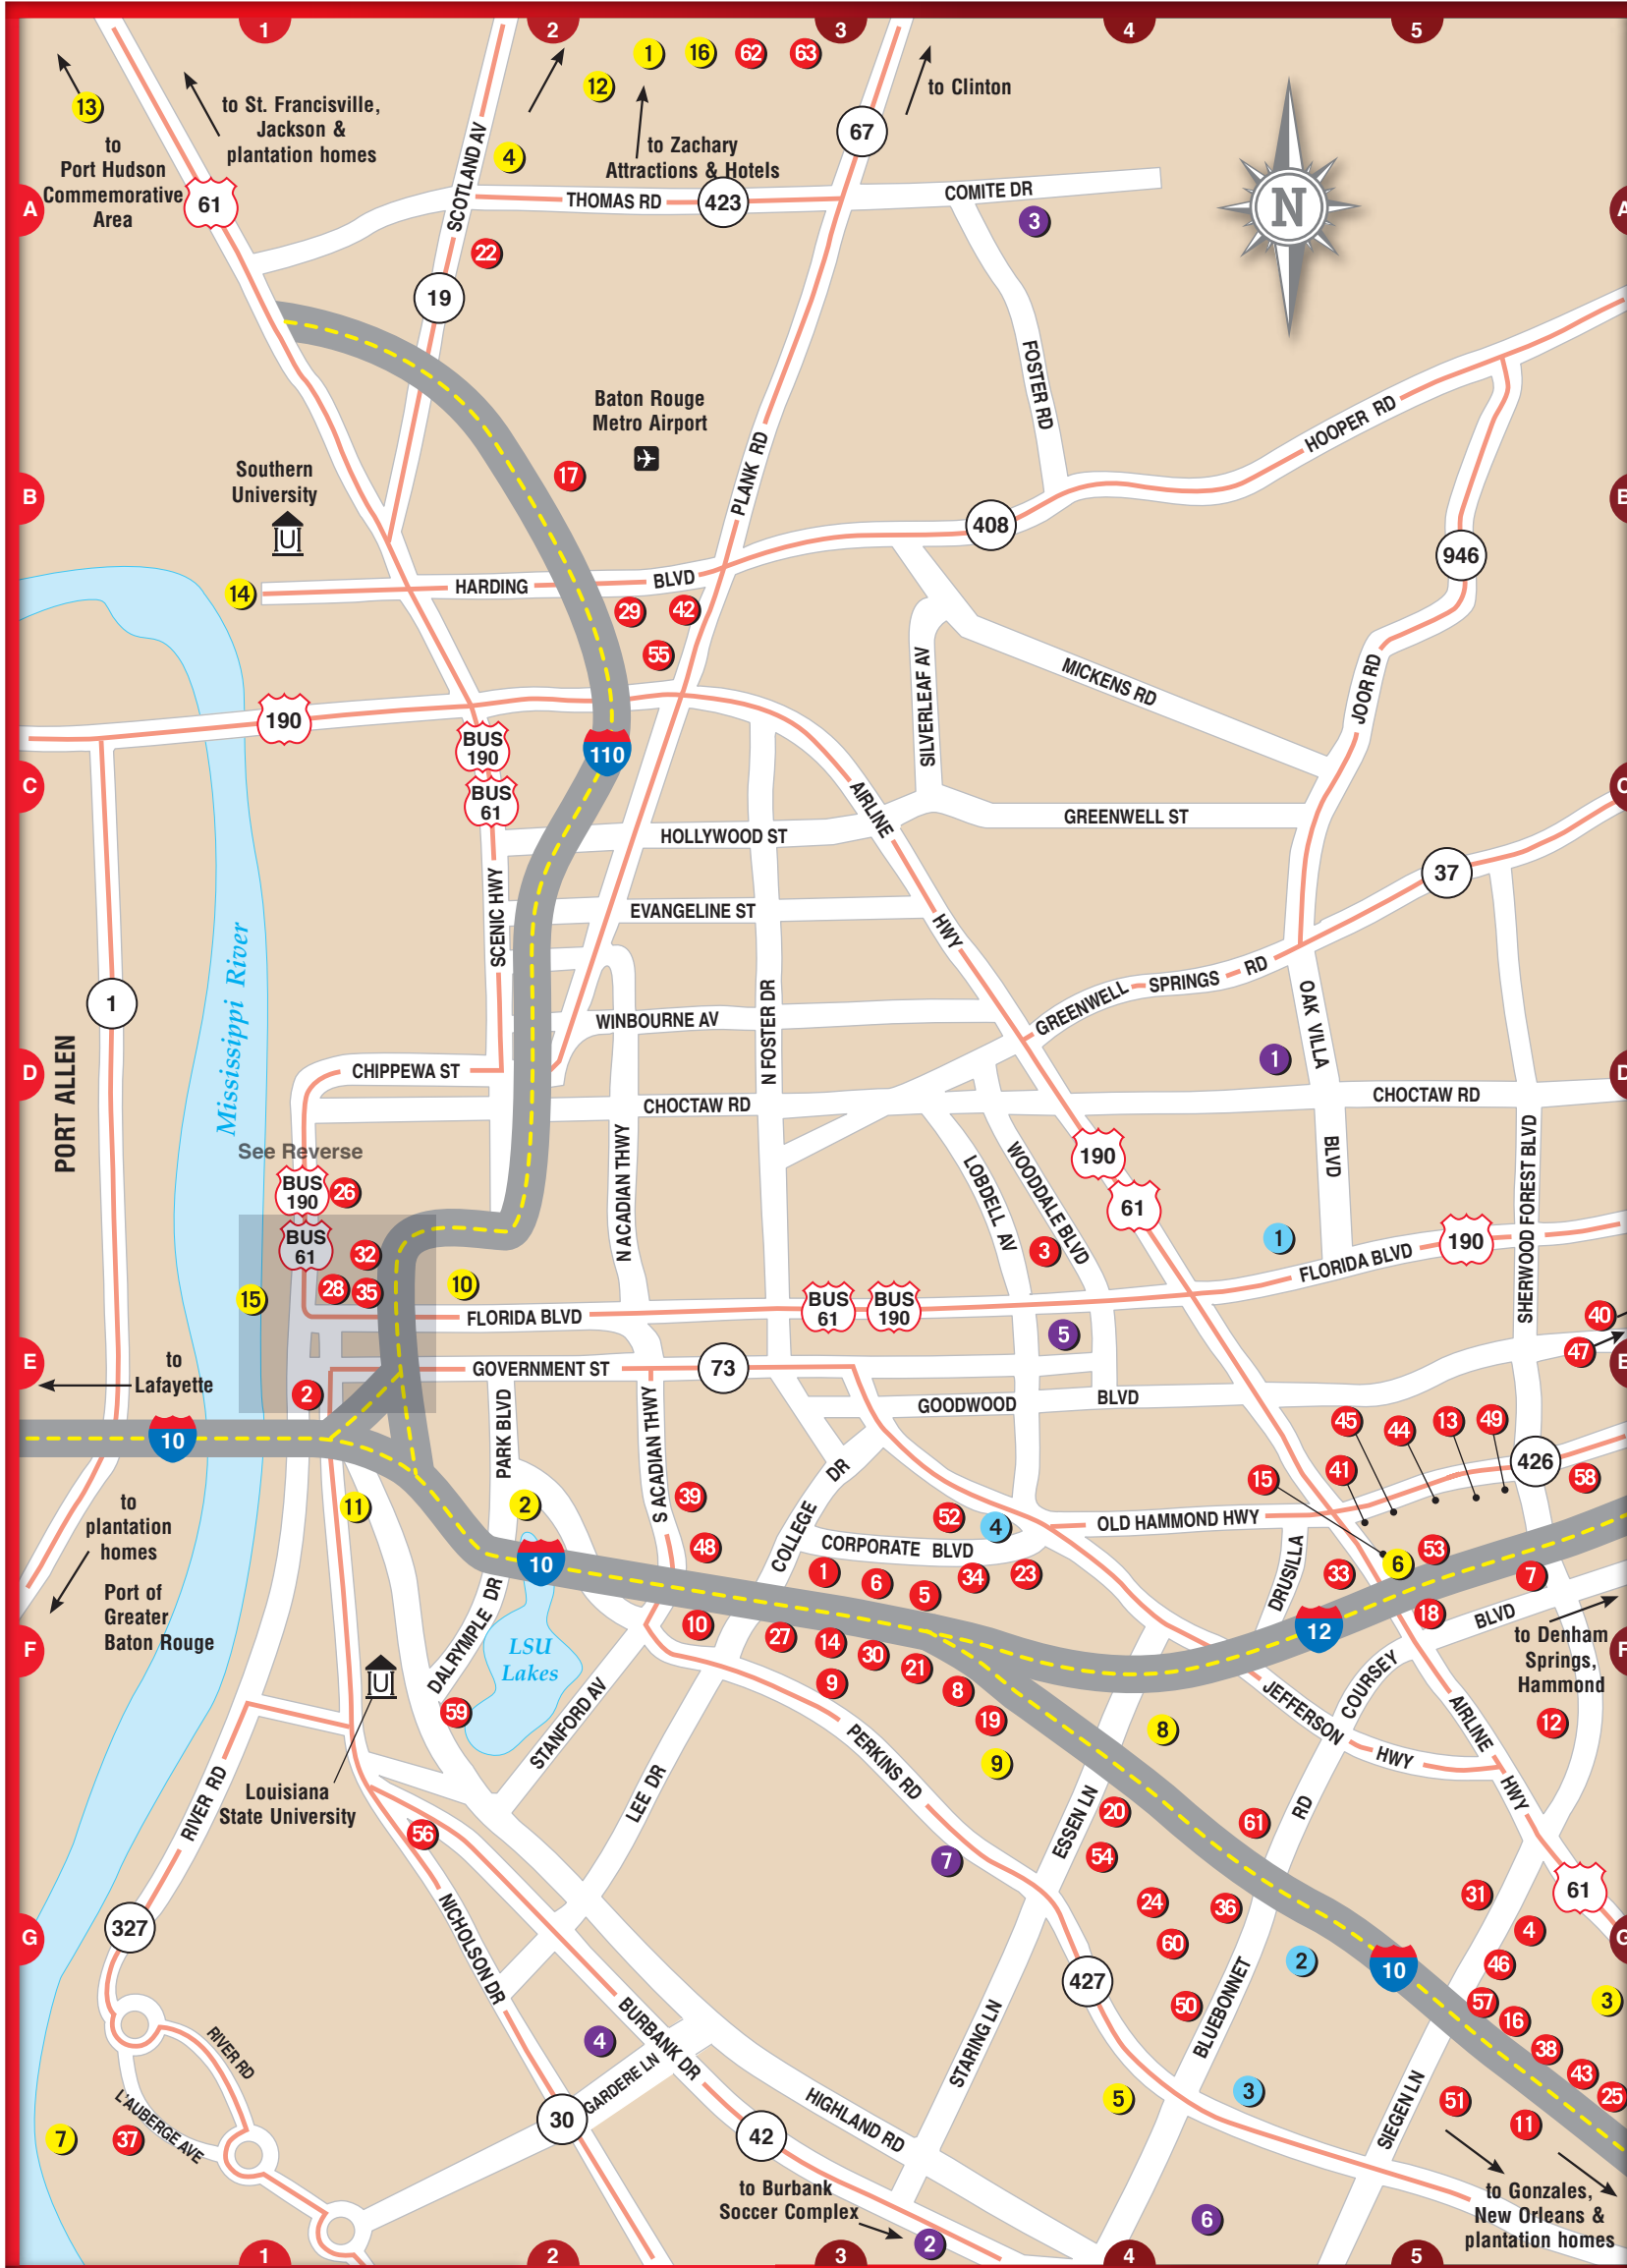

**INFORMATION**

- 1 Visit Baton Rouge (D-2)

**PARKS**

- 1 AZ Young Park (B-2)
- 2 BREC's Convention Street Park (C-3)
- 3 Lafayette Park (D-2)
- 4 North Blvd. Town Square (D-2)
- 5 Repentance Park (E-2)

**PLACES OF WORSHIP**

**SHOPPING**

- 1 Main Street Market (C-3)
- 2 Matherne's Grocery (C-2)
- 3 Circa 1857 (F-6)

**THEATER/GALLERY**

- 1 Baton Rouge River Center and Performing Arts Theater (E-2)
- 2 Shaw Center for the Arts/Manship Theatre/LSU Museum of Art (D-2)

**LEGEND**

- INTERSTATE
- US STATE
- CITY STREETS
- RAILROAD
- TROLLEY 10:30 am - 2:30 pm M-F
- PARKING
- Large River or Lake

### ATTRACTIONS & LANDMARKS

- 1 Baker Heritage Museum (A-2)
- 2 Baton Rouge Gallery at City Park (E-2)
- 3 Blue Bayou Water Park/Dixie Landin' (G-5)
- 4 BREC's Baton Rouge Zoo (A-2)
- 5 BREC's Bluebonnet Swamp (G-4)
- 6 Celebration Station (F-5)
- 7 L'Auberge Baton Rouge Casino (G-1)
- 8 Louisiana State Archives (F-4)
- 9 LSU Rural Life Museum (F-4)
- 10 Magnolia Cemetery (E-2)