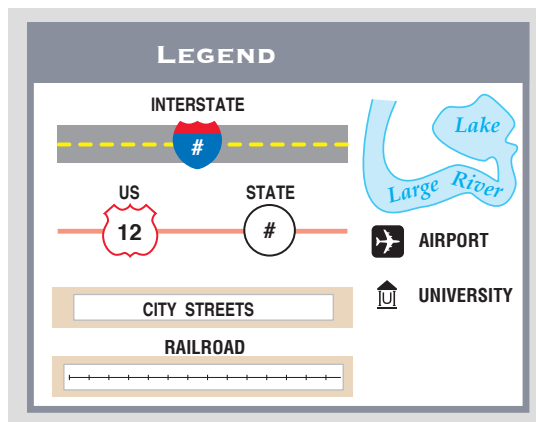

### ATTRACTIONS & LANDMARKS

- 1 Baker Heritage Museum (A-2)
- 2 Baton Rouge Gallery at City Park (E-2)
- 3 Blue Bayou Water Park/Dixie Landin' (G-5)
- 4 BREC's Baton Rouge Zoo (A-2)
- 5 BREC's Bluebonnet Swamp (G-4)
- 6 Celebration Station (F-5)
- 7 L'Auberge Baton Rouge Casino (G-1)
- 8 Louisiana State Archives (F-4)
- 9 LSU Rural Life Museum (F-4)
- 10 Magnolia Cemetery (E-2)

- 11 Magnolia Mound Plantation (E-1)

- 12 McHugh House (A-2)
- 13 Port Hudson State Commemorative Area (A-1)
- 14 Southern University Museum of Art (B-1)
- 15 USS Kidd (E-1)
- 16 Zachary Historic Village (A-2)

### PARKS & RECREATION

- 1 BREC's Oak Villa Ball Park (D-4)
- 2 Burbank Soccer Complex (G-3)
- 3 Cohn Memorial Arboretum (A-4)
- 4 Cypress Mound Baseball Complex (G-2)
- 5 Independence Park & Liberty Lagoon (E-4)
- 6 LSU Hilltop Arboretum (G-4)
- 7 Team Automotive Group Sportsplex (F-3)

### SHOPPING

- 1 The Mall at Cortana (E-4)
- 2 Mall of Louisiana & The Boulevard (G-5)
- 3 Perkins Rowe Shopping (G-4)
- 4 Towne Center At Cedar Lodge (F-4)

1 - 800 - LA - ROUGE • www.visitbatonrouge.com