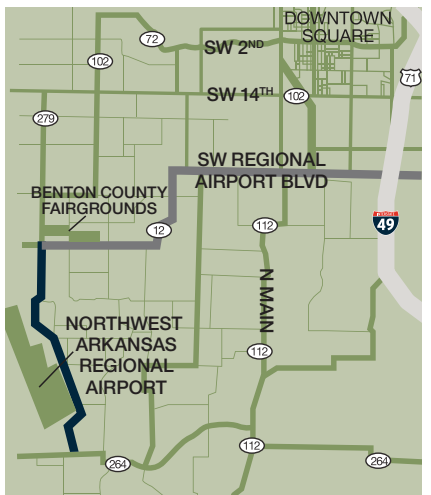

NWA REGIONAL AIRPORT