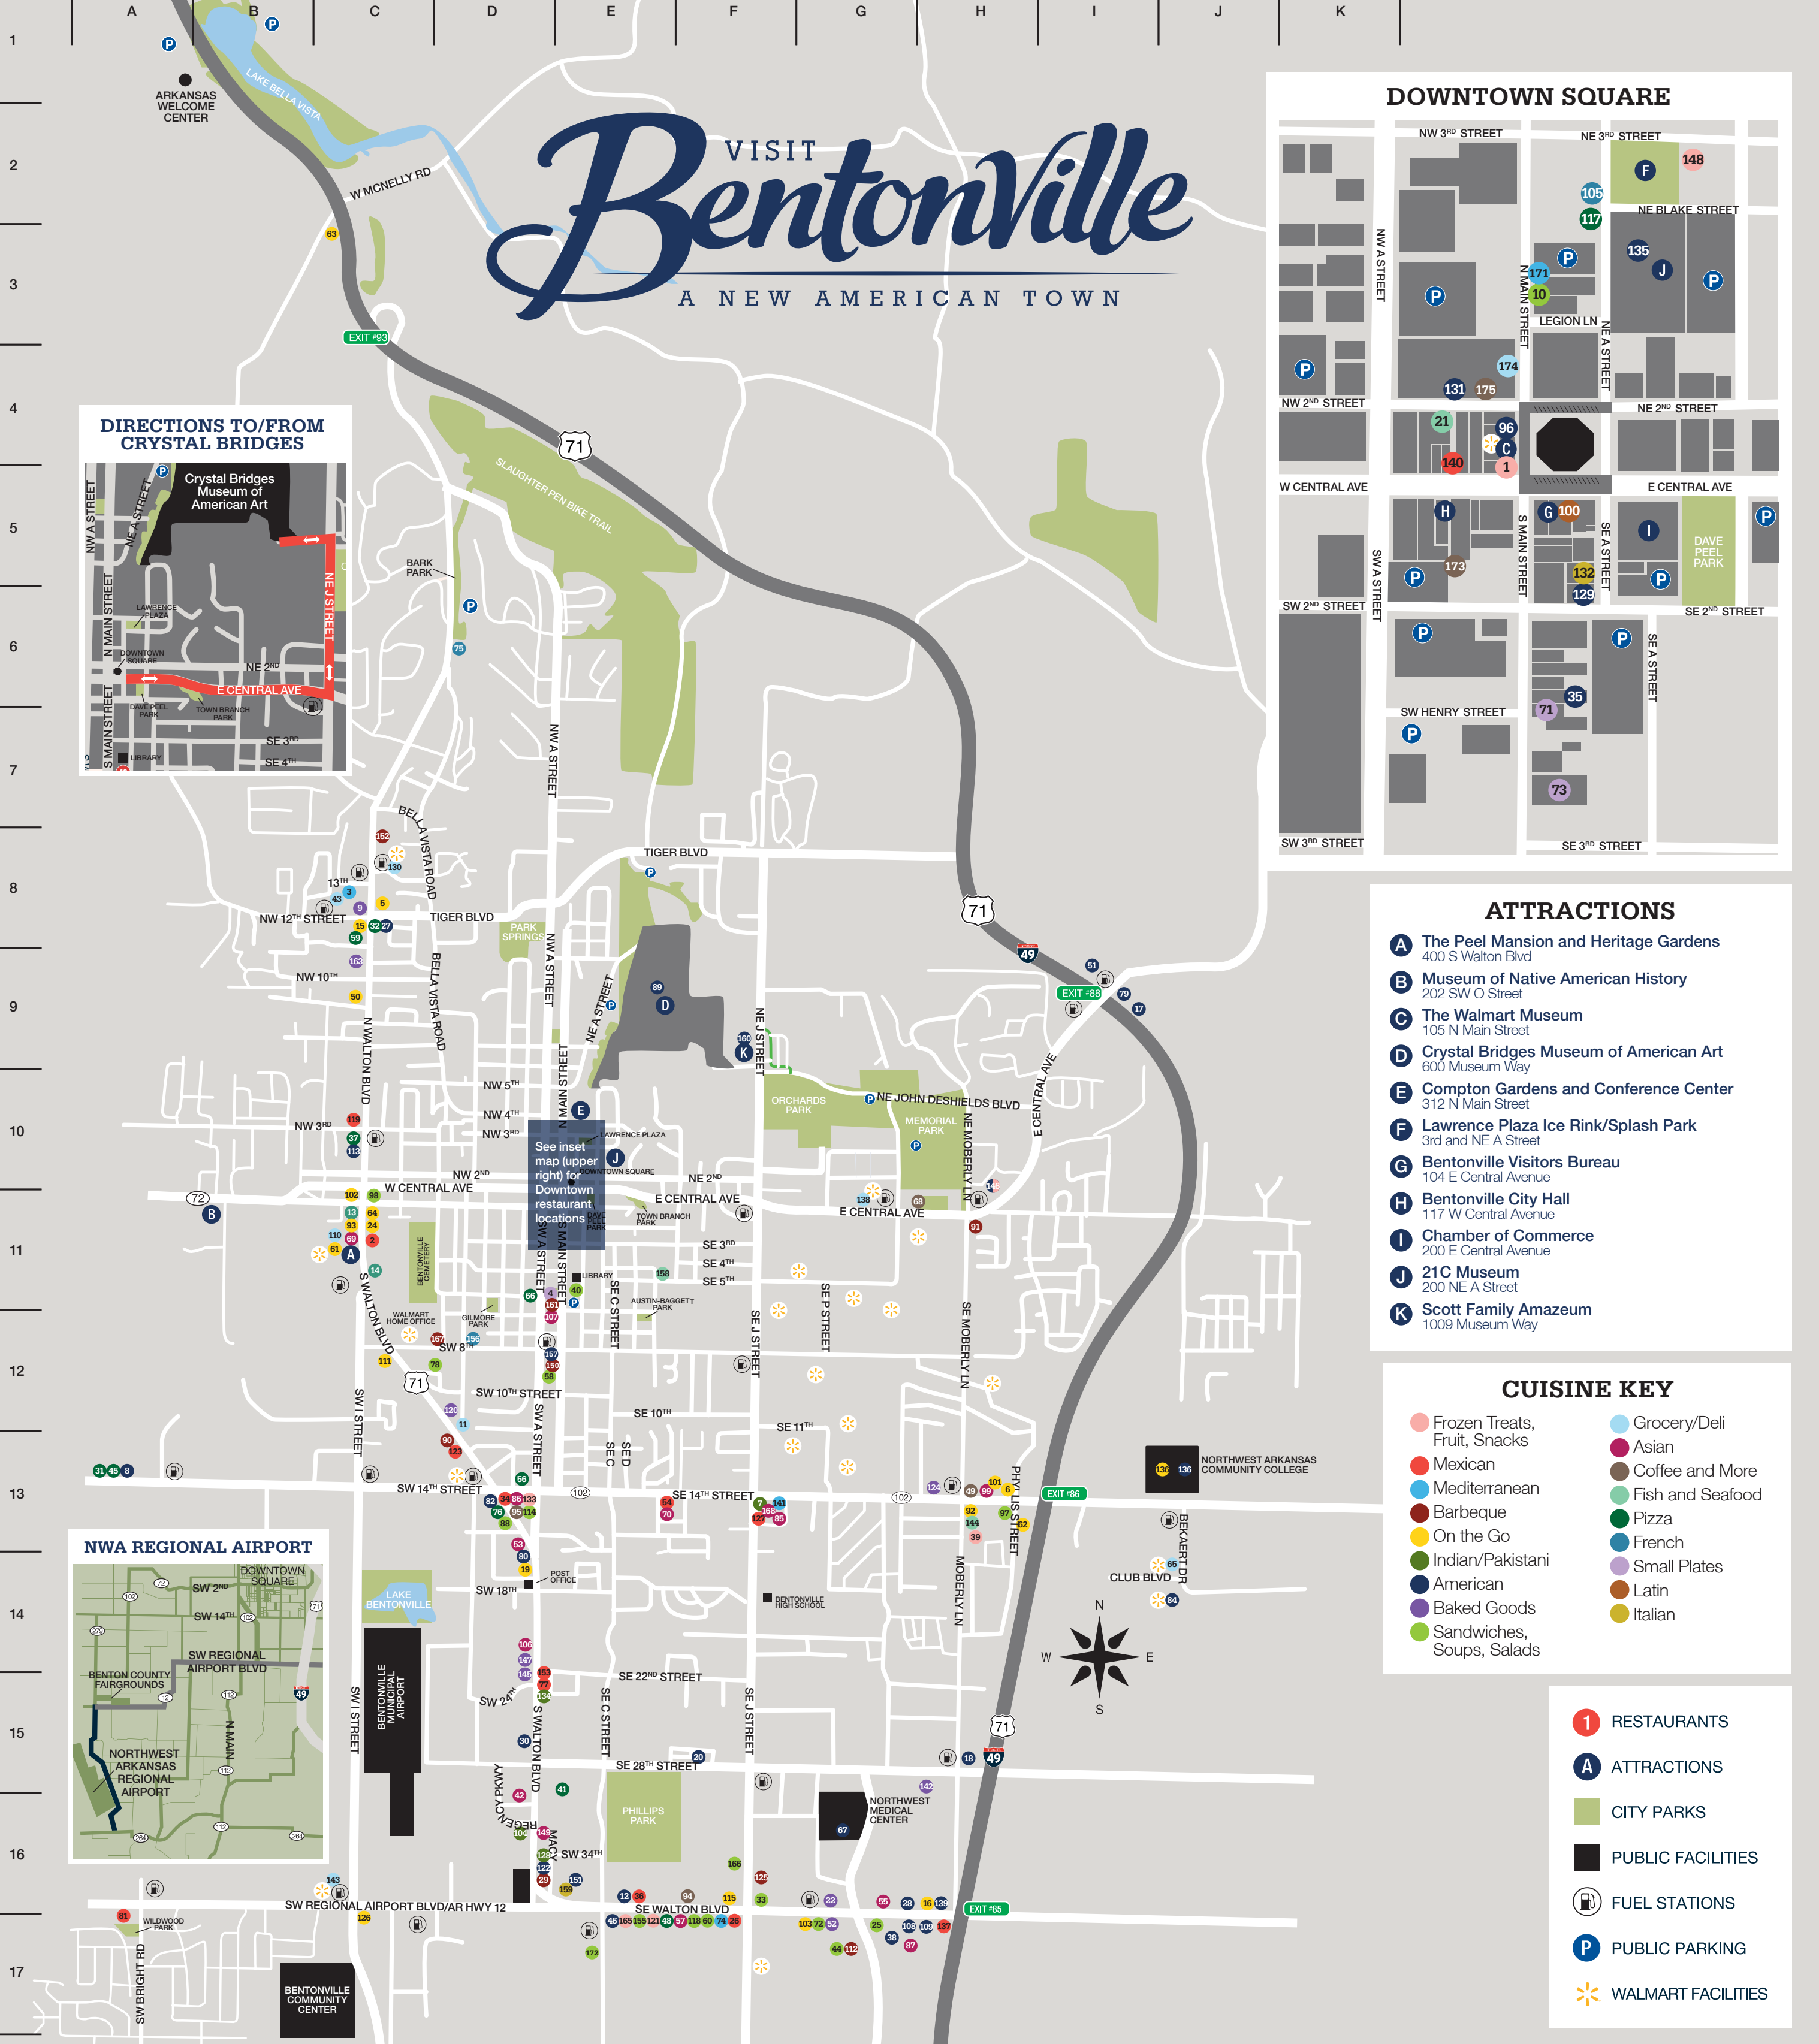

NWA REGIONAL AIRPORT