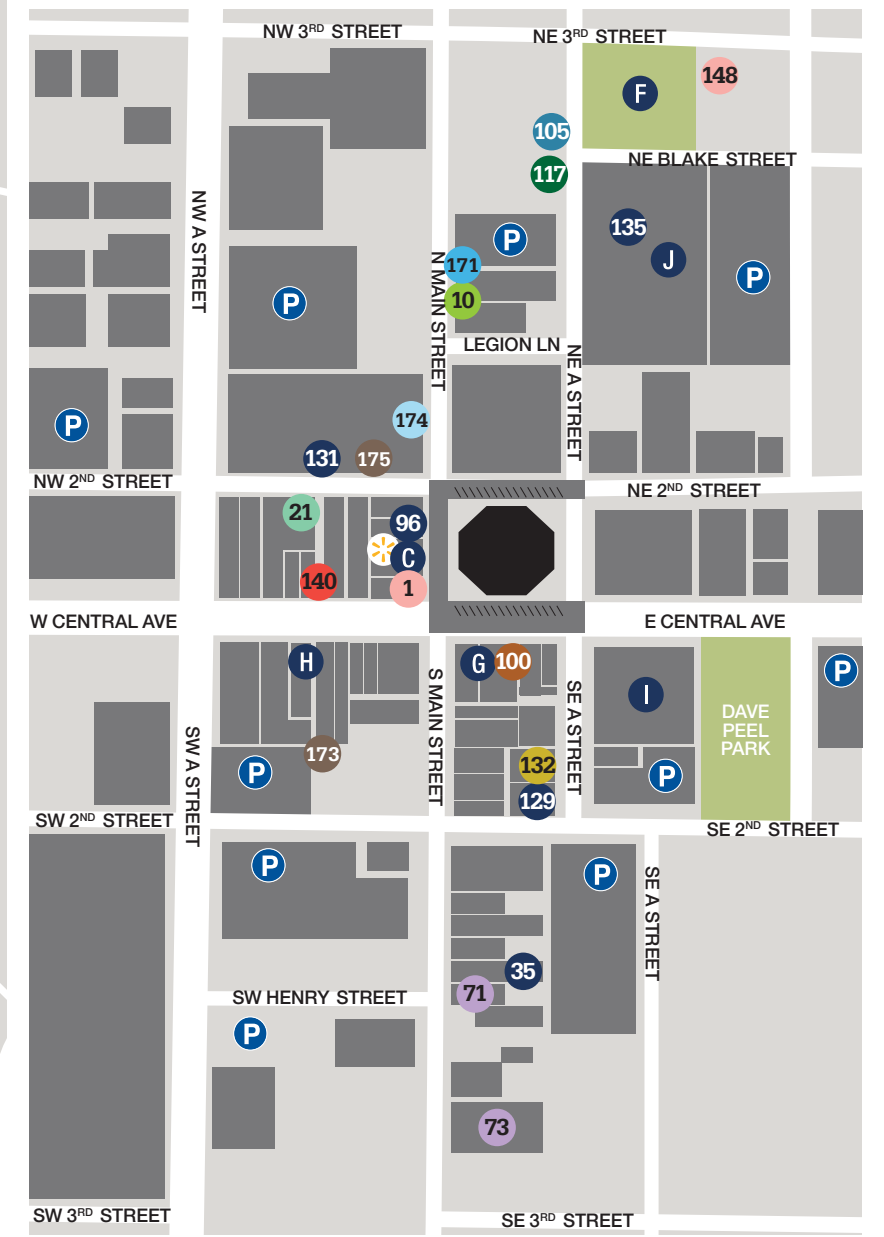

## DIRECTIONS TO/FROM CRYSTAL BRIDGES

## DOWNTOWN SQUARE

## ATTRACTIONS

- A** The Peel Mansion and Heritage Gardens  
400 S Walton Blvd
- B** Museum of Native American History  
202 SW O Street
- C** The Walmart Museum  
105 N Main Street
- D** Crystal Bridges Museum of American Art  
600 Museum Way
- E** Compton Gardens and Conference Center  
312 N Main Street
- F** Lawrence Plaza Ice Rink/Splash Park  
3rd and NE A Street
- G** Bentonville Visitors Bureau  
104 E Central Avenue
- H** Bentonville City Hall  
117 W Central Avenue
- I** Chamber of Commerce  
200 E Central Avenue
- J** 21C Museum  
200 NE A Street
- K** Scott Family Amazeum  
1009 Museum Way