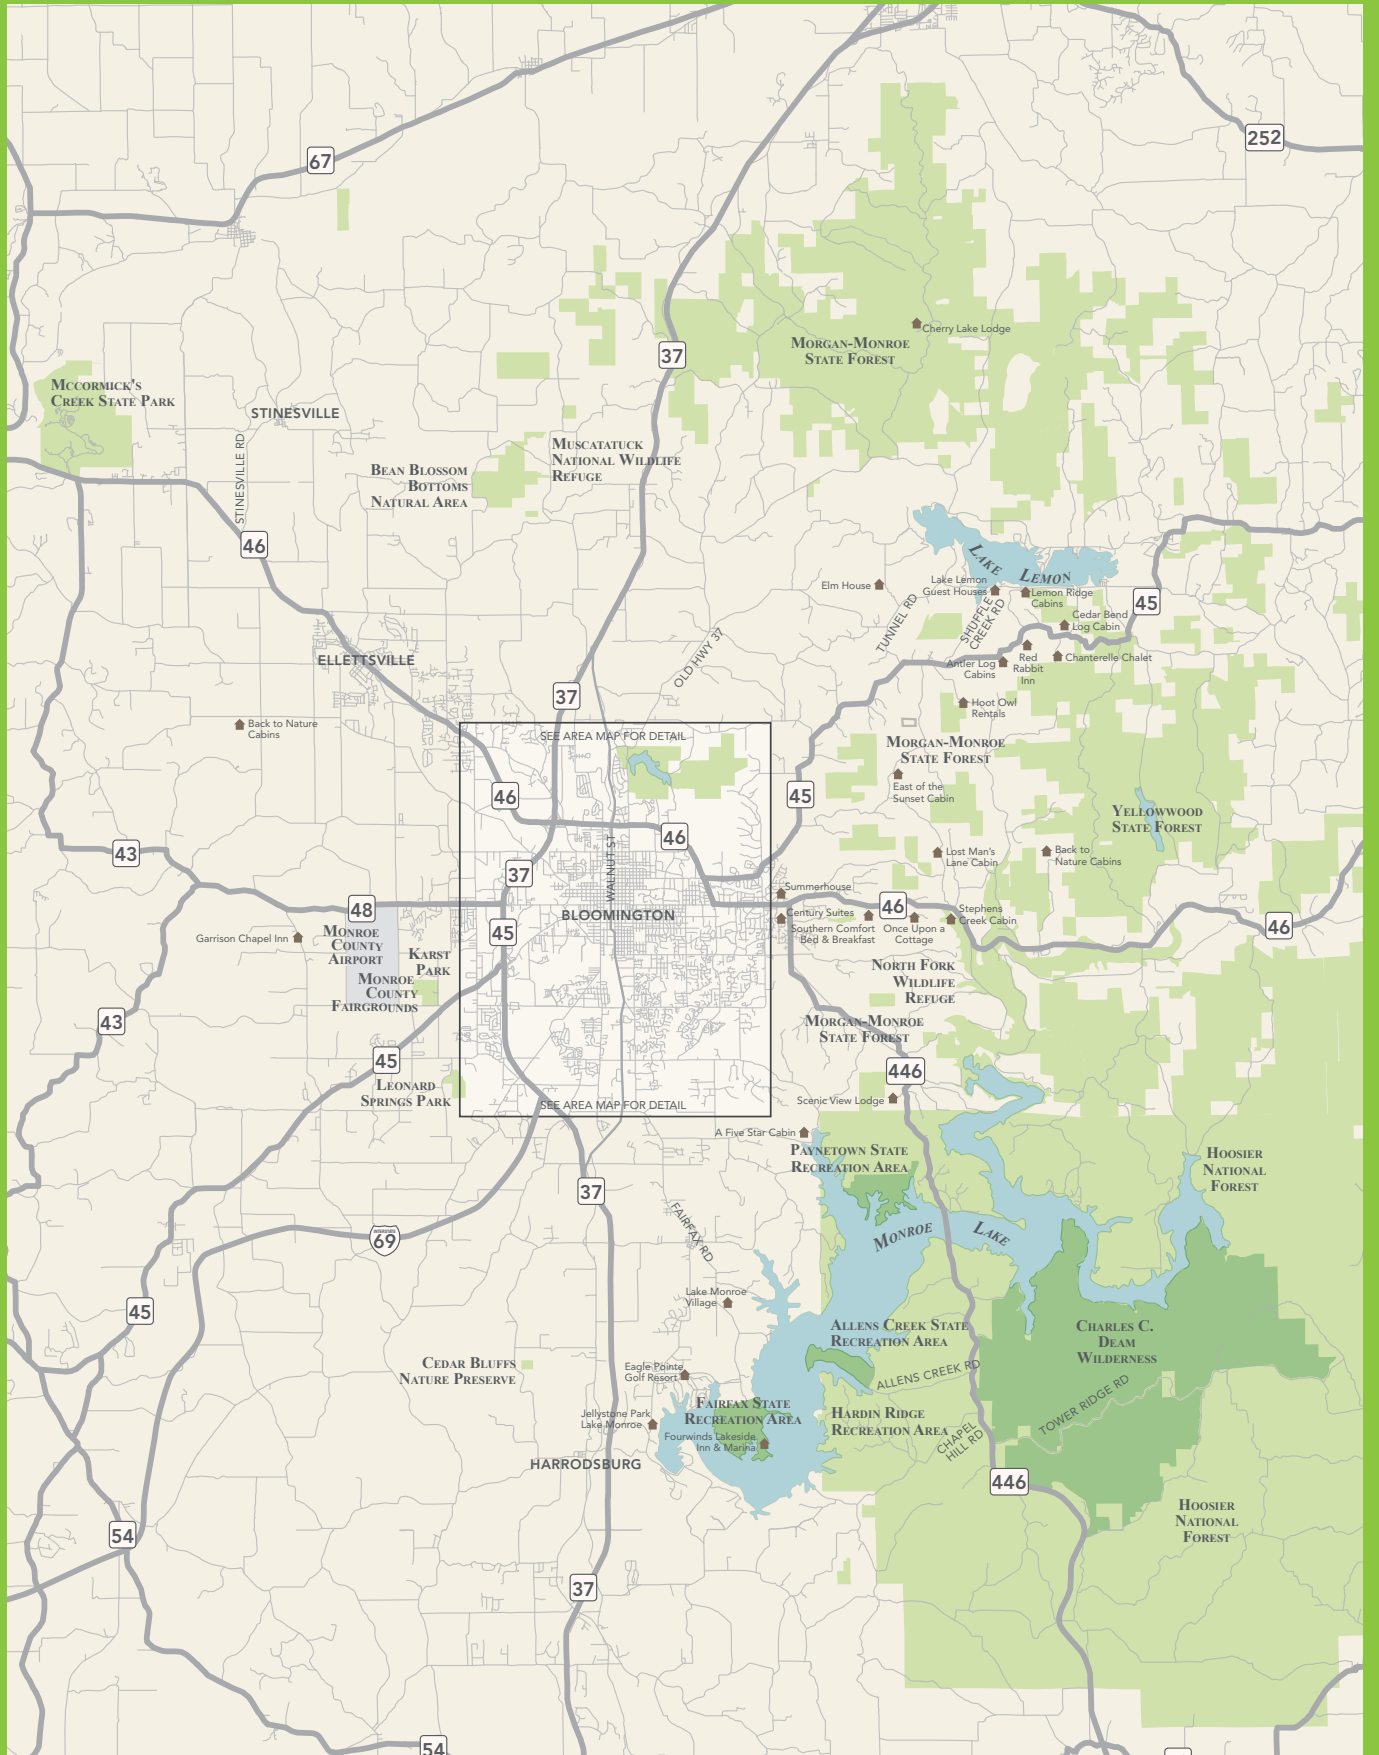

67

252

37

MCCORMICK'S CREEK STATE PARK

STINESVILLE

BEAN BLOSSOM BOTTOMS NATURAL AREA

MUSCATATUCK NATIONAL WILDLIFE REFUGE

MORGAN-MONROE STATE FOREST

Cherry Lake Lodge

46

STINESVILLE RD

ELLETTSVILLE

37

OLD HWY 37

MORGAN-MONROE STATE FOREST

LAKE LEMON

Lake Lemon Guest House

Lemon Ridge Cabins

Gedar Band Log Cabin

Antler Log Cabins

Red Rabbit Inn

Chanterelle Chalet

Hoot Owl Rentals

45

Back to Nature Cabins

46

SEE AREA MAP FOR DETAIL

MORGAN-MONROE STATE FOREST

East of the Sunset Cabin

YELLOWWOOD STATE FOREST

43

MONROE COUNTY AIRPORT

KARST PARK

MONROE COUNTY FAIRGROUNDS

37

46

BLOOMINGTON

MORGAN-MONROE STATE FOREST

Lost Man's Lane Cabin

Back to Nature Cabins

46

Garrison Chapel Inn

LEONARD SPRINGS PARK

KARST PARK

45

46

SEE AREA MAP FOR DETAIL

MORGAN-MONROE STATE FOREST

Summerhouse

Century Suites

Once Upon a Cottage

Stephens Creek Cabin

43

MONROE COUNTY FAIRGROUNDS

KARST PARK

MORGAN-MONROE STATE FOREST

Scene View Lodge

46

Garrison Chapel Inn

LEONARD SPRINGS PARK

KARST PARK

37

46

SEE AREA MAP FOR DETAIL

MORGAN-MONROE STATE FOREST

A Five Star Cabin

PAYNETOWN STATE RECREATION AREA

Monroe Lake

HOOSIER NATIONAL FOREST

45

CEDAR BLUFFS NATURE PRESERVE

Lake Monroe Village

Eagle Pointe Golf Resort

Jellystone Park Lake Monroe

Fourwinds Lakeside Inn & Marina

FAIRFAX STATE RECREATION AREA

ALLENS CREEK STATE RECREATION AREA

ALLENS CREEK RD

HARDIN RIDGE RECREATION AREA

CHAPPEL HILL RD

CHARLES C. DEAM WILDERNESS

TOWER RIDGE RD

HOOSIER NATIONAL FOREST

54

HARRODSBURG

37

46

SEE AREA MAP FOR DETAIL

MORGAN-MONROE STATE FOREST

446

446

54