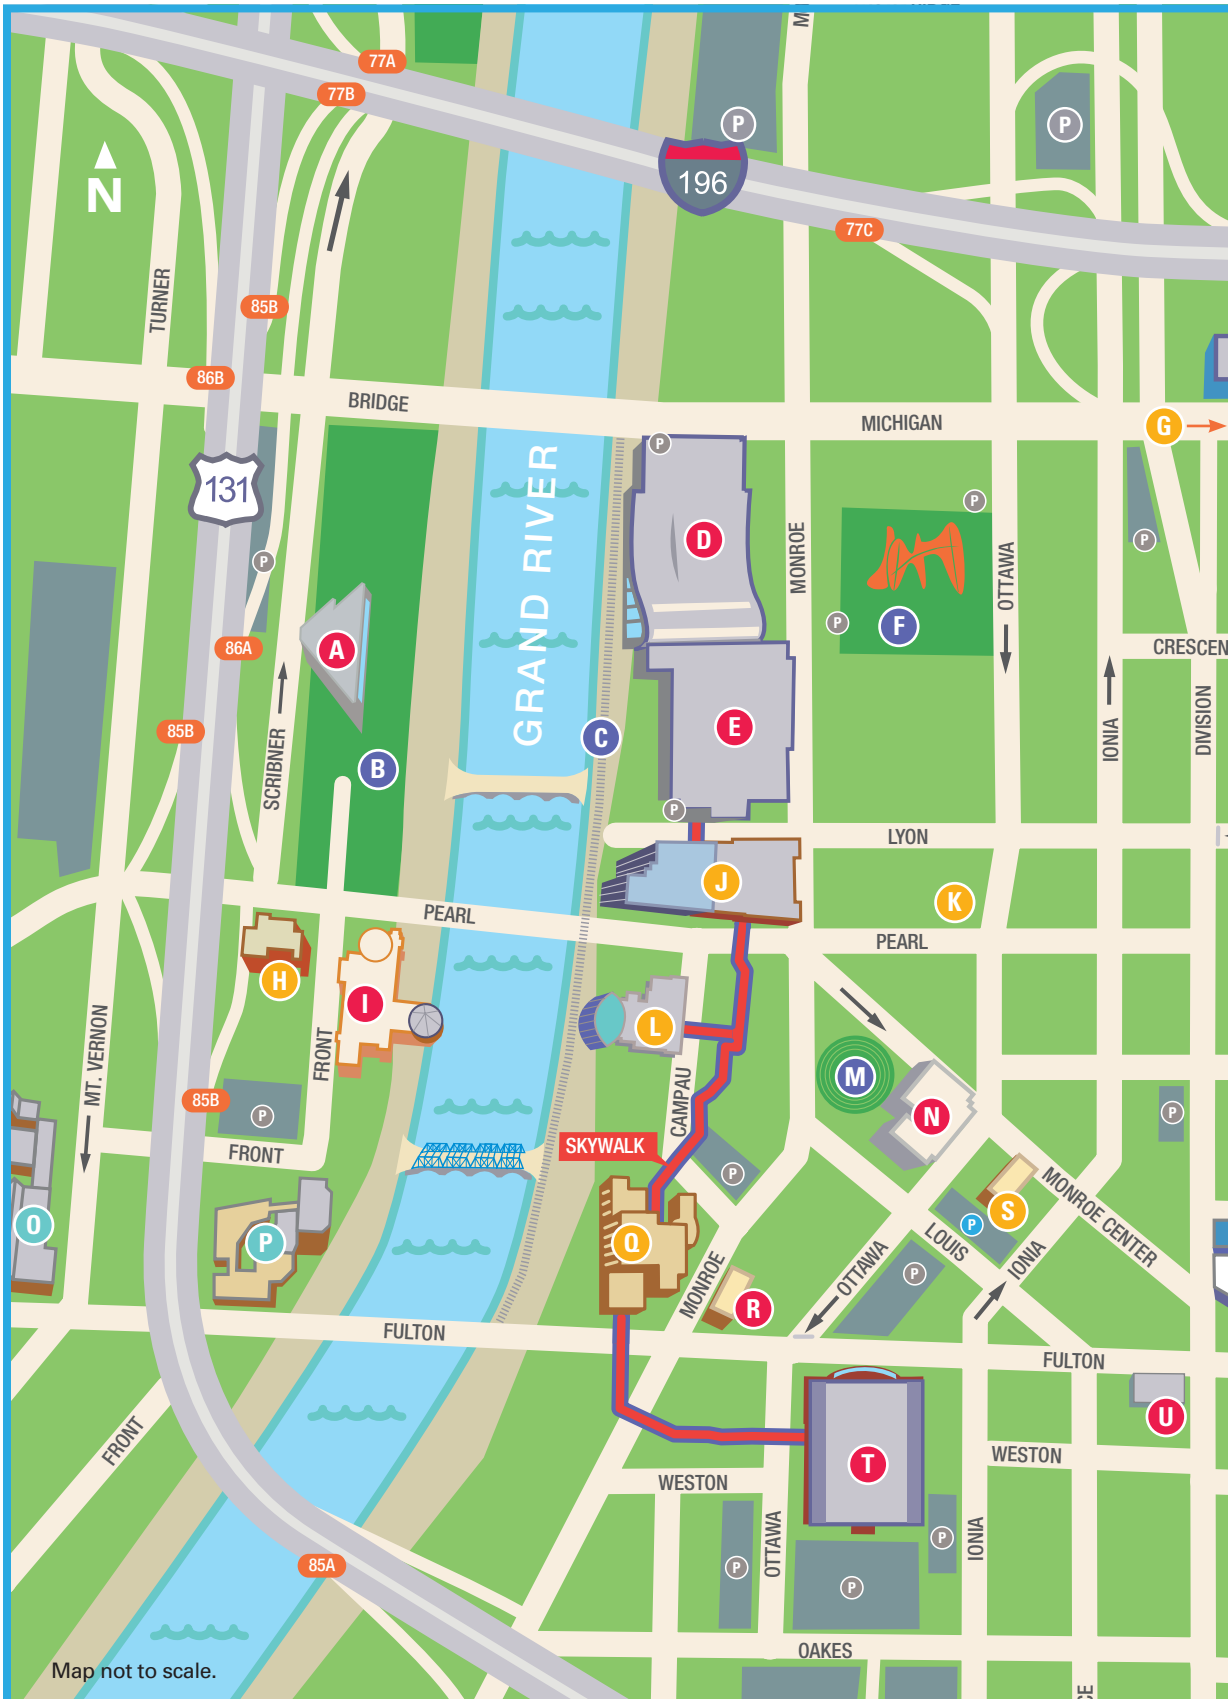

GRAND RAPIDS CONVENTION CAMPUS

Parks

- B** Ah-Nab-Awen Park
- C** Riverwalk
- F** Calder Plaza
- G** Crescent Park
- M** Rosa Parks Circle
- V** Veteran's Memorial Park

Universities

- O** Grand Valley State University
- P** Eberhard Center at Grand Valley

Attractions

- A** Gerald R. Ford Museum
- D** DeVos Place
- E** DeVos Performance Hall
- I** Grand Rapids Public Museum
- N** Grand Rapids Art Museum
- R** The B.O.B.
- T** Van Andel Arena
- U** Urban Institute of Contemporary Arts

Hotels

- G** Hampton Inn & Suites
- H** Holiday Inn Downtown
- J** Amway Grand Plaza, Curio Collection by Hilton
- K** Homewood Suites
- L** JW Marriott Grand Rapids
- Q** Downtown Courtyard by Marriott
- S** CityFlatsHotel

- P** = PARKING
- P** = PARKING 1st HOUR FREE
- Red Line** = Climate-Controlled SKYWALK

Map not to scale.

July 2016