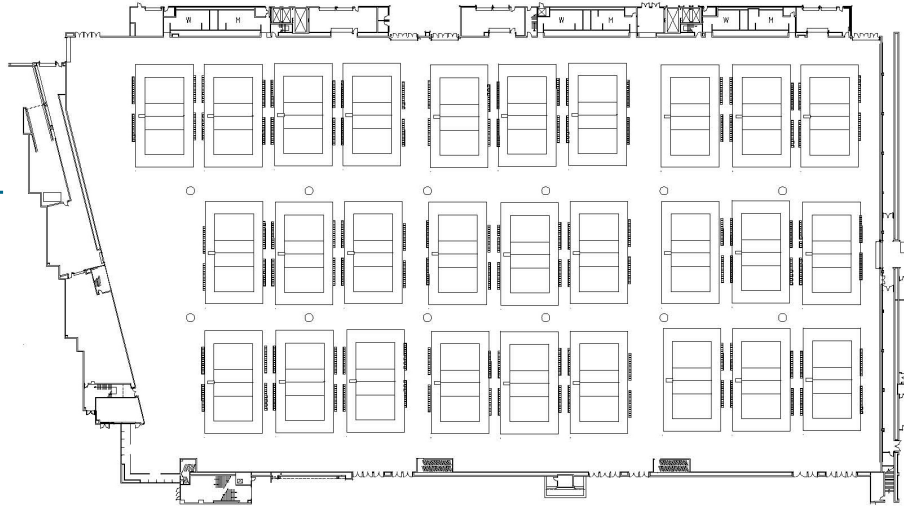

Hawai'i Convention Center Sporting Event Fact Sheet

Space	Kamehameha Exhibit Halls I, II, III
Exhibit Hall Specifications	204,249 Square Feet or 18,975 Square Meters
Exhibit Hall Ceiling Height	30 feet or 9.144 meters
Exhibit Hall Court Capacity	Volleyball - 28 Courts Basketball - 18 Courts Futsal - 11 Courts (Please refer to the floor plan on the back of this page)
Seating	Size and capacities determined by court requirements Elevated seating available, rental fees apply
Concessions	Available, minimums apply
Water Bottle Filling Stations	5 Bottle Filling Stations available throughout the building
Parking	690 Stalls available on-site \$10.00 per entry (subject to change without notice)
Other types of sports that can be accommodated	Volleyball, Basketball, Wrestling, Indoor Soccer and Table tennis, Futsal, Badminton, Group Fitness, Gymnastics, Martial Arts, Dance and Cheer.

Hawai'i Convention Center Sporting Events

Our 204,249 Sq. Ft. combined* Exhibition Hall can accommodate various sporting courts as shown below:

28 Volleyball & 28 Badminton Courts

ExHall 1 = 10 courts

ExHall 2 = 9 courts

ExHall 3 = 9 courts

28 Volleyball

19 Basketball Courts

ExHall 1 = 7 courts

ExHall 2 = 6 courts

ExHall 3 = 6 courts

19 Basketball Courts

11 Futsal Courts (Indoor Soccer)

ExHall 1 = 4 courts

ExHall 2 = 4 courts

ExHall 3 = 3 courts

FUTSAL
11 Courts

*Exhall 1: 88,752 sq. ft., Exhall 2: 59,260 sq. ft., Exhall 3: 56,017 sq. ft.