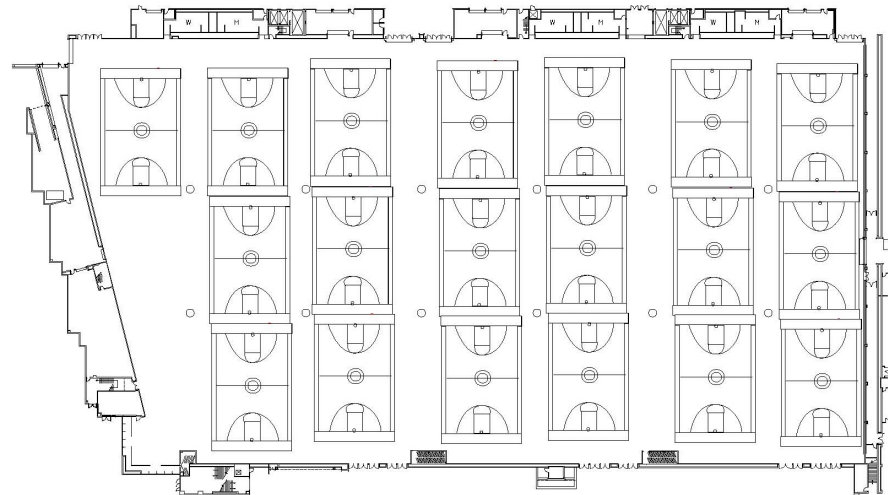

Hawai'i Convention Center Sporting Event Fact Sheet

Space	Kamehameha Exhibit Halls I, II, III
Exhibit Hall Specifications	204,249 Square Feet or 18,975 Square Meters
Exhibit Hall Ceiling Height	30 feet or 9.144 meters
Exhibit Hall Court Capacity	Volleyball - 28 Courts Basketball - 18 Courts Futsal - 11 Courts (Please refer to the floor plan on the back of this page)
Seating	Size and capacities determined by court requirements Elevated seating available, rental fees apply
Concessions	Available, minimums apply
Water Bottle Filling Stations	5 Bottle Filling Stations available throughout the building
Parking	690 Stalls available on-site \$10.00 per entry (subject to change without notice)
Other types of sports that can be accommodated	Volleyball, Basketball, Wrestling, Indoor Soccer and Table tennis, Futsal, Badminton, Group Fitness, Gymnastics, Martial Arts, Dance and Cheer.

ExHall 3 = 9 courts

28 Volleyball

19 Basketball Courts

ExHall 1 = 7 courts

ExHall 2 = 6 courts

ExHall 3 = 6 courts

19 Basketball Courts

11 Futsal Courts (Indoor Soccer)

ExHall 1 = 4 courts

ExHall 2 = 4 courts

ExHall 3 = 3 courts

FUTSAL
11 Courts

*Exhall 1: 88,752 sq. ft., Exhall 2: 59,260 sq. ft., Exhall 3: 56,017 sq. ft.