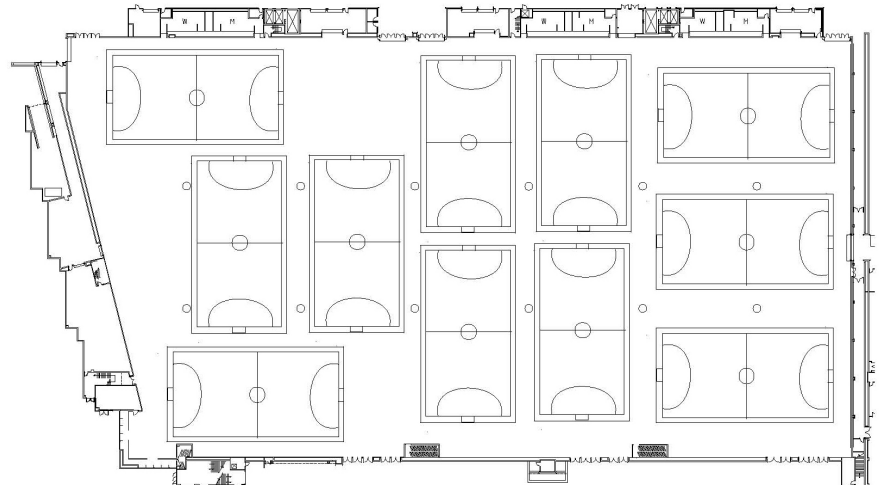

Hawai'i Convention Center Sporting Event Fact Sheet

Space	Kamehameha Exhibit Halls I, II, III
Exhibit Hall Specifications	204,249 Square Feet or 18,975 Square Meters
Exhibit Hall Ceiling Height	30 feet or 9.144 meters
Exhibit Hall Court Capacity	Volleyball - 28 Courts Basketball - 18 Courts Futsal - 11 Courts (Please refer to the floor plan on the back of this page)
Seating	Size and capacities determined by court requirements Elevated seating available, rental fees apply
Concessions	Available, minimums apply
Water Bottle Filling Stations	5 Bottle Filling Stations available throughout the building
Parking	690 Stalls available on-site \$10.00 per entry (subject to change without notice)
Other types of sports that can be accommodated	Volleyball, Basketball, Wrestling, Indoor Soccer and Table tennis, Futsal, Badminton, Group Fitness, Gymnastics, Martial Arts, Dance and Cheer.

Hawai'i Convention Center Sporting Events

Our 204,249 Sq. Ft. combined* Exhibition Hall can accommodate various sporting courts as shown below:

28 Volleyball & 28 Badminton Courts

ExHall 1 = 10 courts

ExHall 2 = 9 courts

ExHall 3 = 9 courts

28 Volleyball

19 Basketball Courts

ExHall 1 = 7 courts

ExHall 2 = 6 courts

ExHall 3 = 6 courts

19 Basketball Courts

11 Futsal Courts (Indoor Soccer)

ExHall 1 = 4 courts

ExHall 2 = 4 courts

ExHall 3 = 3 courts

FUTSAL
11 Courts

*Exhall 1: 88,752 sq. ft., Exhall 2: 59,260 sq. ft., Exhall 3: 56,017 sq. ft.