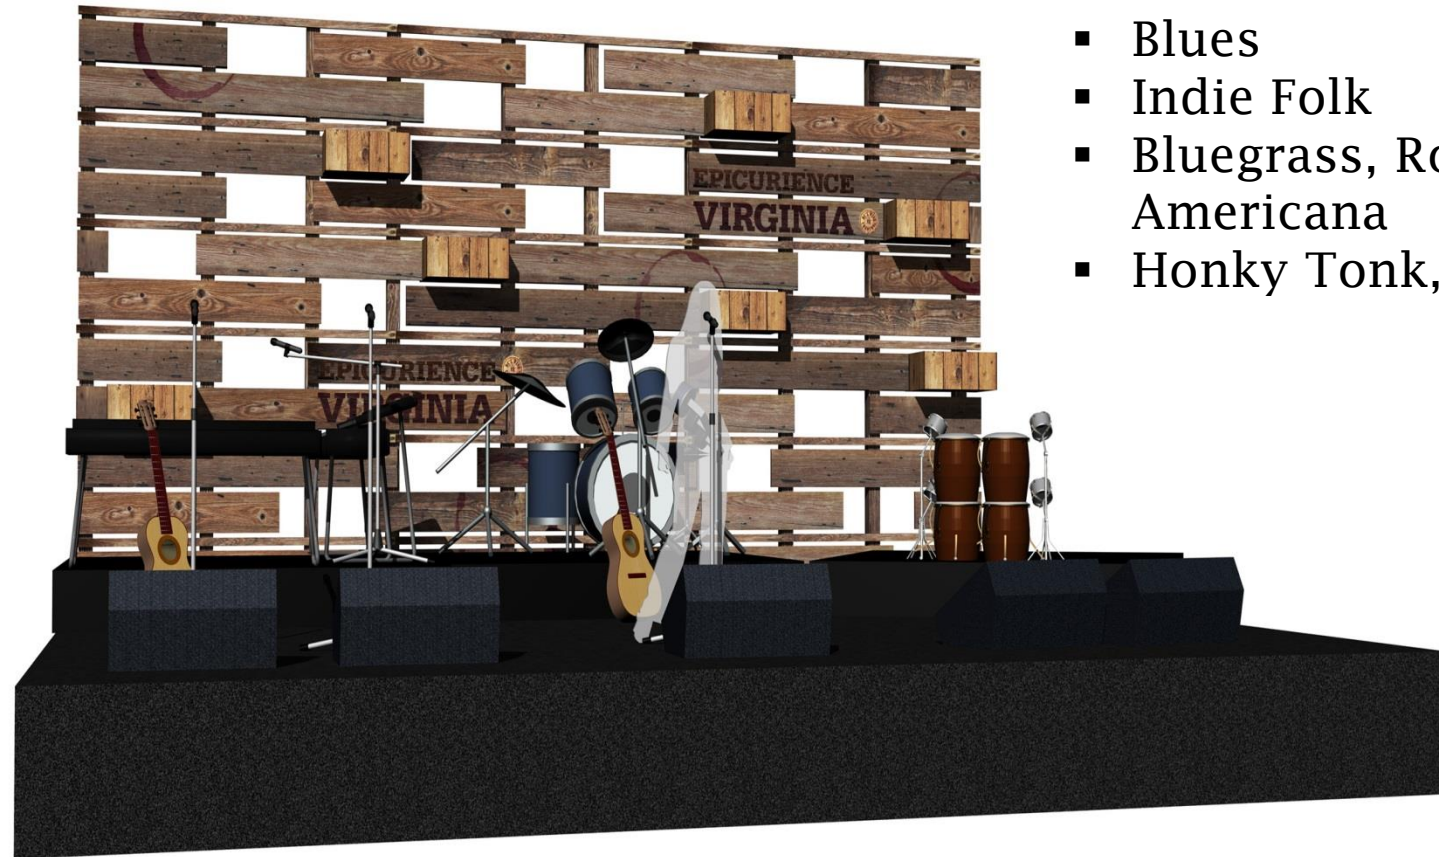

General Entrance

**EPICURIENCE
VIRGINIA**

An Epic Wine and Culinary Experience | www.epicvirginia.com

Epic Lawn

**EPICURIENCE
VIRGINIA**

An Epic Wine and Culinary Experience | www.EpicVirginia.com

Signature Design Element

**EPICURIENCE
VIRGINIA**

An Epic Wine and Culinary Experience | www.epicvirginia.com

Epic Lawn Stage

**EPICURIENCE
VIRGINIA**

An Epic Wine and Culinary Experience | www.epicvirginia.com

- Traditional Bluegrass
- Blues
- Indie Folk
- Bluegrass, Rockabilly, Americana
- Honky Tonk, Country

Demonstration Tent

**EPICURIENCE
VIRGINIA**

An Epic Wine and Culinary Experience | www.epicvirginia.com

Major Components

- Kitchen Display
- Mirrored stove vs. iMag
- Sponsor Activation
- Theater seating

Education Tent