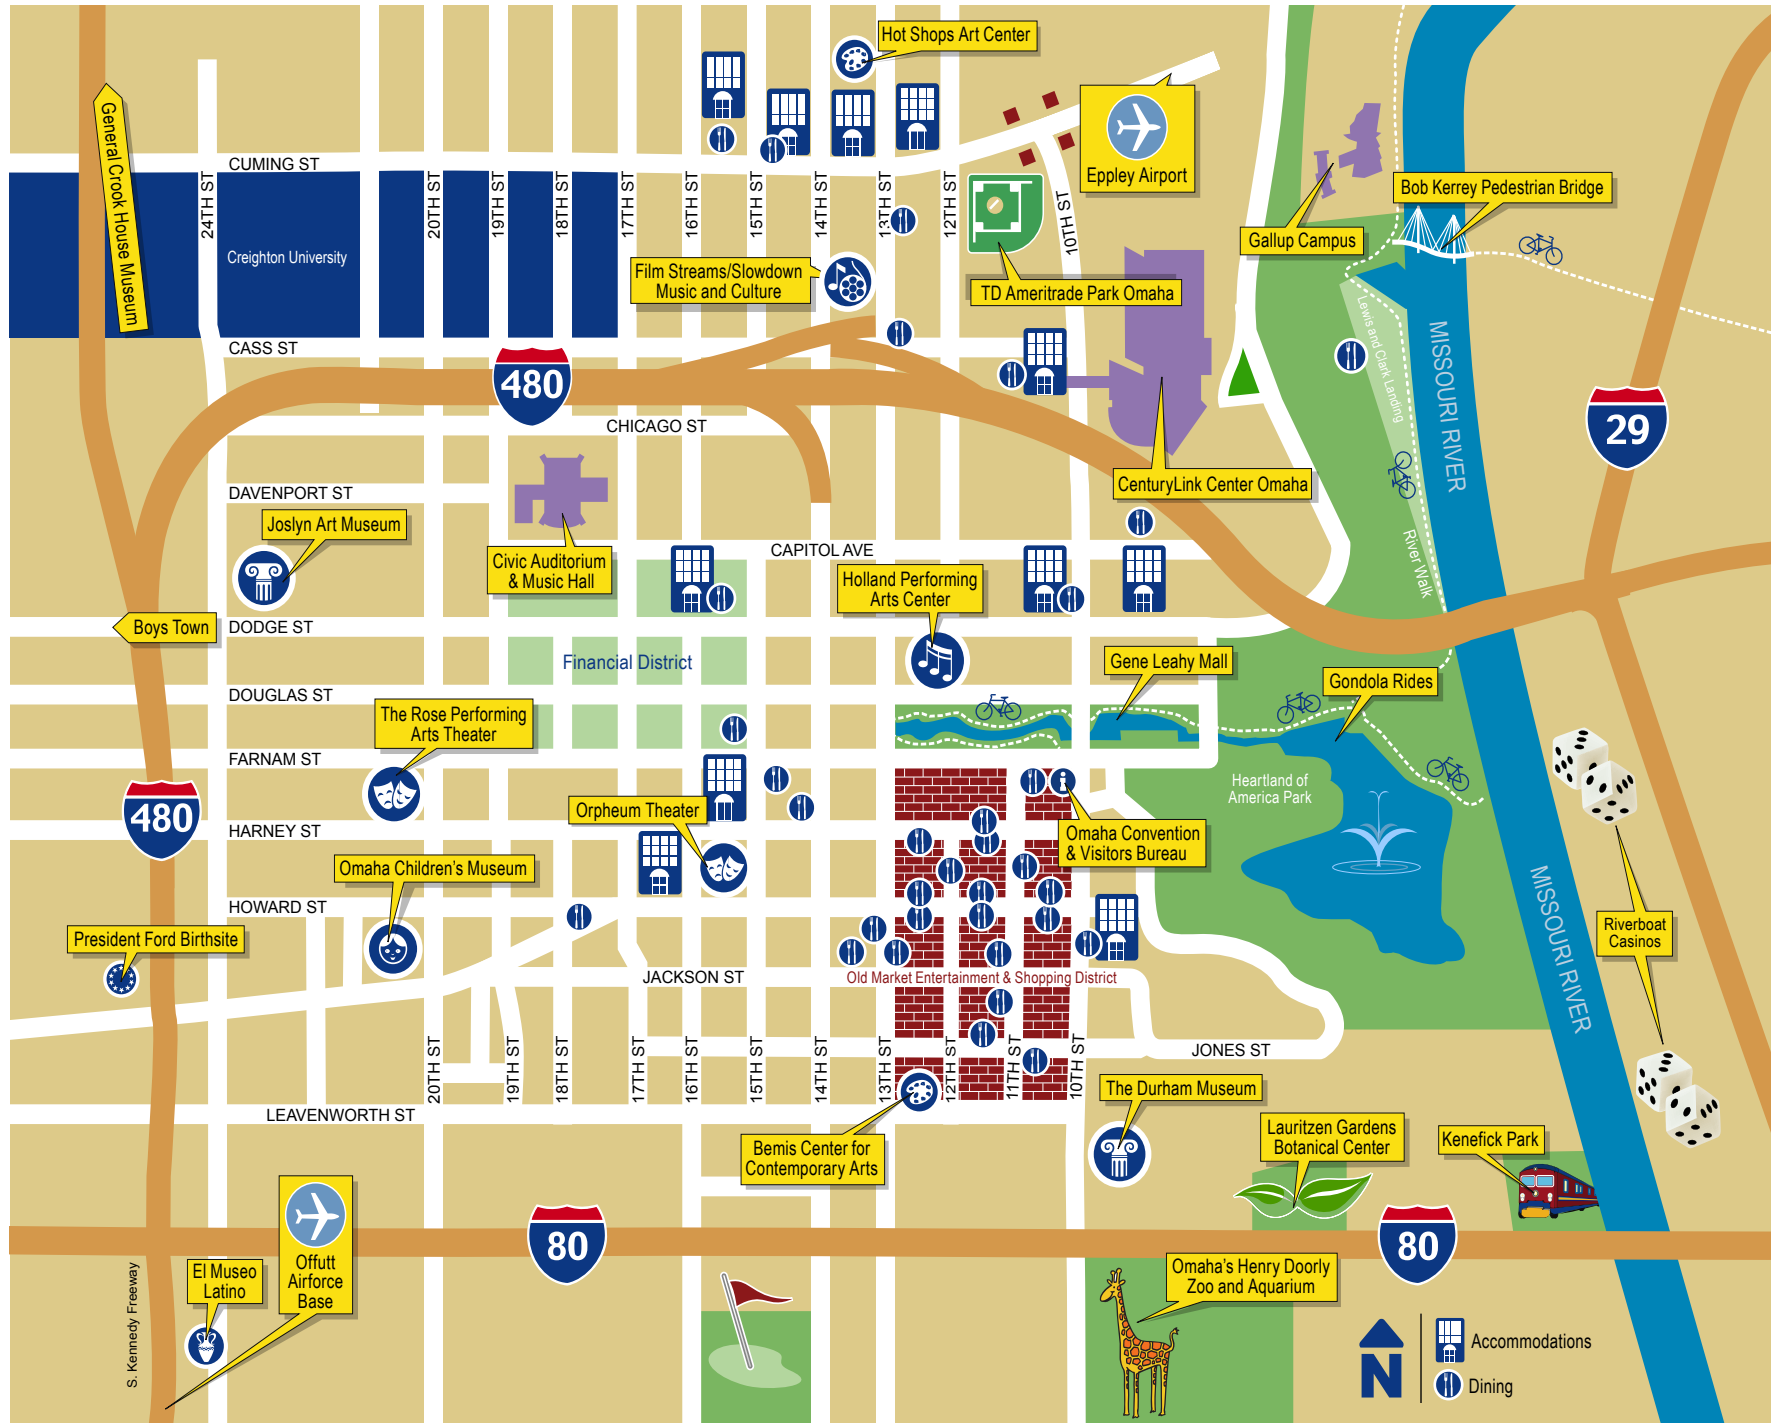

DOWNTOWN OMAHA MAP

General Crook House Museum

CUMING ST

Creighton University

CASS ST

480

CHICAGO ST

Hot Shops Art Center

Eppley Airport

Film Streams/Slowdown
Music and Culture

TD Ameritrade Park Omaha

Gallup Campus

Bob Kerrey Pedestrian Bridge

DAVENPORT ST

Joslyn Art Museum

Civic Auditorium
& Music Hall

CAPITOL AVE

Holland Performing
Arts Center

CenturyLink Center Omaha

Boys Town

DODGE ST

DOUGLAS ST

The Rose Performing
Arts Theater

Financial District

Gene Leahy Mall

Gondola Rides

FARNAM ST

HARNEY ST

Omaha Children's Museum

Orpheum Theater

Omaha Convention
& Visitors Bureau

Heartland of
America Park

Riverboat
Casinos

President Ford Birthsite

HOWARD ST

JACKSON ST

Old Market Entertainment & Shopping District

JONES ST

The Durham Museum

Lauritzen Gardens
Botanical Center

Kenefick Park

LEAVENWORTH ST

20TH ST

19TH ST

18TH ST

17TH ST

16TH ST

15TH ST

14TH ST

13TH ST

12TH ST

11TH ST

10TH ST

Bemis Center for
Contemporary Arts

Omaha's Henry Doorly
Zoo and Aquarium

80

80

S. Kennedy Freeway

El Museo
Latino

Offutt
Airforce
Base

N

Accommodations
Dining