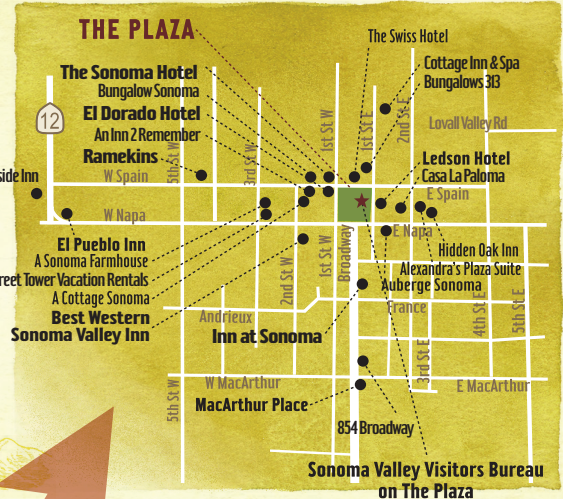

Sonoma Valley Lodging

City of Sonoma

Legend

- ▲ Regional & State Parks
- ★ SVVB Visitor Centers

1-866-996-1090

SONOMAVALLEY.COM

BOYES HOT SPRING**Fairmont Sonoma Mission Inn & Spa**, 100 Boyes Blvd, 938-9000**Moon Mountain Retreat**, 1750 Moon Mountain Rd, 595-0203**Sonoma Creek Inn**, 239 Boyes Blvd, 939-9463**Villa Terra Nova**, 67 Locke Ct, 360-8018**CARNEROS****A Captain's House at Larson Family Winery**

101 Adobe Canyon Rd, 833-0053

Sugarloaf Ridge State Park, 2605 Adobe Canyon Rd, 833-5712**SONOMA PLAZA AREA****854 Broadway**, 854 Broadway, 484-2730**A Cottage Sonoma**, 424 Second St W, 939-5670**A Sonoma Farmhouse**, 446 Third St W, 415-309-5070**Alexandra's Plaza Suite**, 440 Second St E, 938-8381**An Inn 2 Remember**, 171 W Spain St, 938-2909**Auberge Sonoma**, 151 E Napa St, 939-5670**Best Western Sonoma Valley Inn**, 550 Second St W, 938-9200**Bungalow Sonoma**, 157 W Spain St, 939-5670**Bungalows 313**, 313 First St E, 996-8091**Casa La Paloma**, 180 E Napa St, 996-8677**Cinnamon Bear Creekside Inn**, 19455 Sonoma Hwy 12, 935-8100**Cottage Inn & Spa**, 310 First St E, 996-0716**El Dorado Hotel**, 405 First St W, 996-3030**El Pueblo Inn**, 896 W Napa St, 996-3651**Hidden Oak Inn**, 214 E Napa St, 996-9863**Inn at Sonoma**, 630 Broadway, 888-568-9818**Jane's Sonoma Cottage**, 211 Patten St, 626-478-8215**Ledson Hotel**, 480 First St E, 996-9779**Lodge at Sonoma, A Renaissance Resort & Spa**, 1325 Broadway, 935-6600**MacArthur Place Hotel & Spa**, 29 E MacArthur St, 938-2929**Napa Street Tower Vacation Rentals**, 292 W Napa St, vrb0/562907**Ramekins Culinary School, Events & Inn**