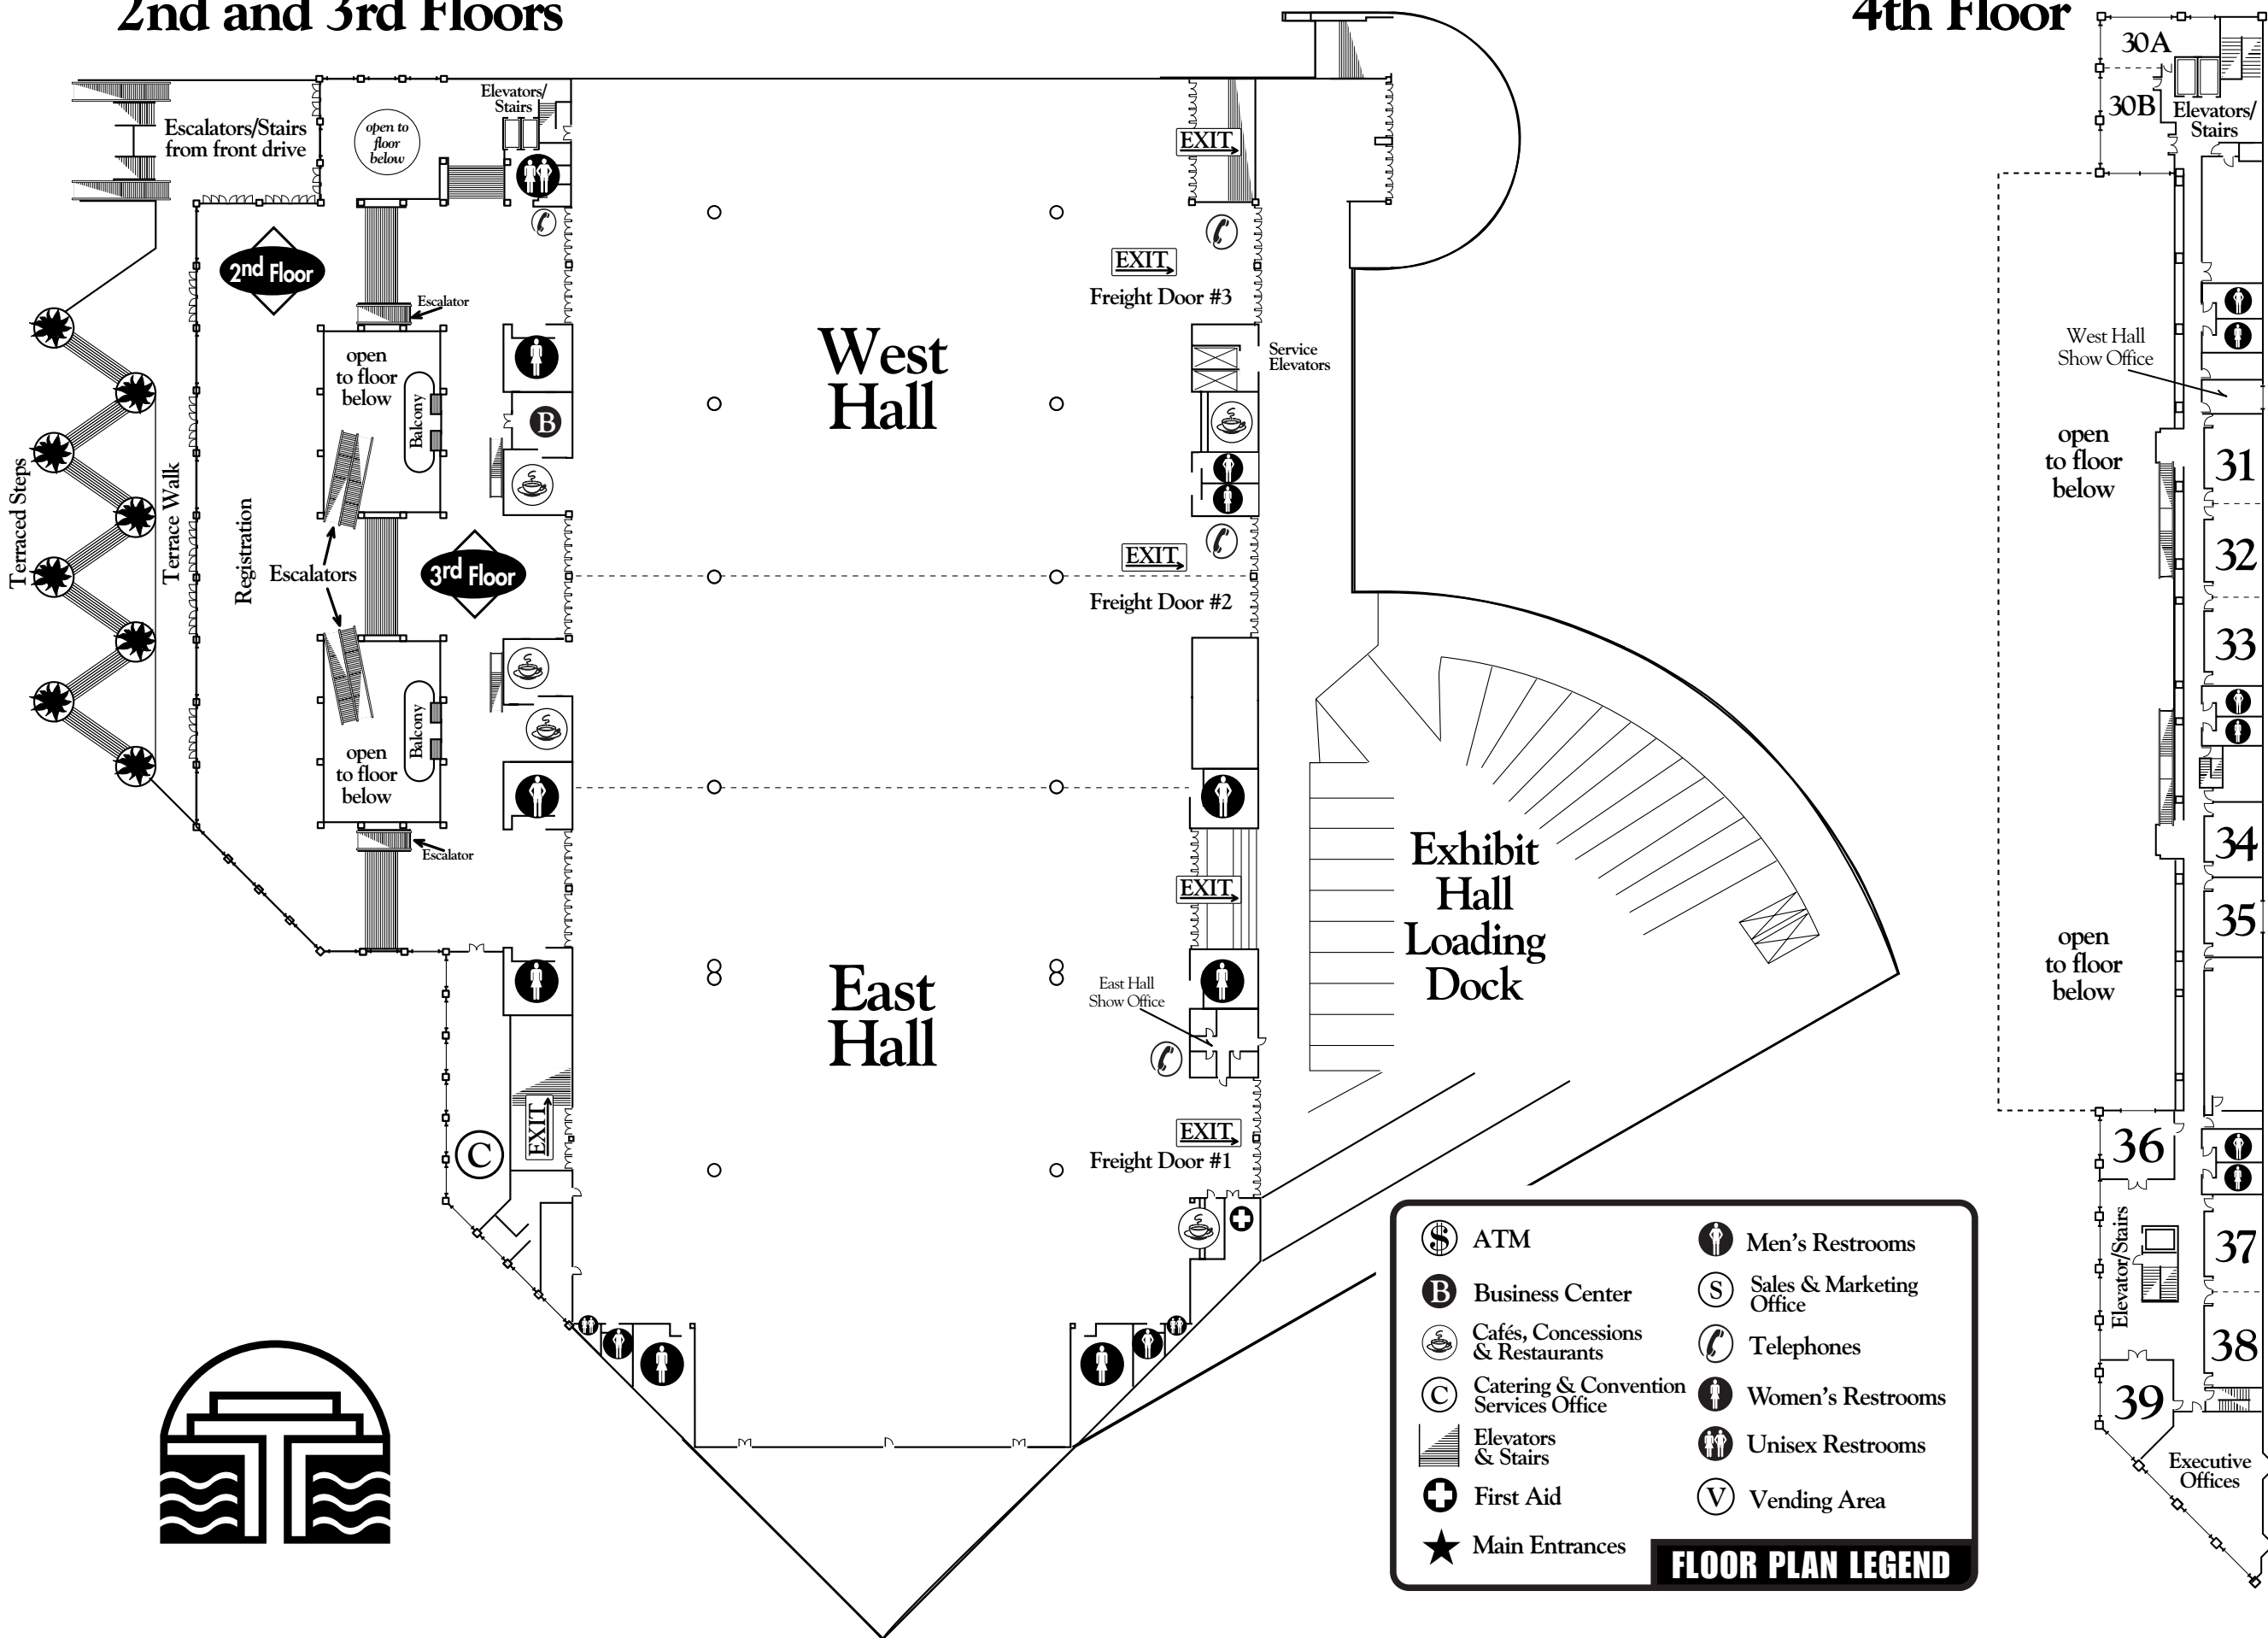

# — Tampa Convention Center —

## 2nd and 3rd Floors

## 4th Floor

Ⓢ	ATM	♂	Men's Restrooms
ⓑ	Business Center	Ⓢ	Sales & Marketing Office
☕	Cafés, Concessions & Restaurants	☎	Telephones
Ⓒ	Catering & Convention Services Office	♀	Women's Restrooms
🏠	Elevators & Stairs	♂♀	Unisex Restrooms
⊕	First Aid	Ⓥ	Vending Area
★	Main Entrances		

**FLOOR PLAN LEGEND**